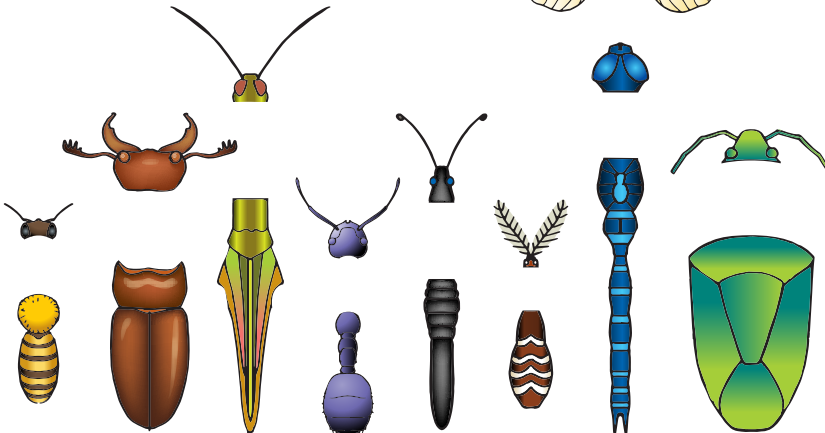

BUTTERFLY

ANT

MOTH

JUNE BEETLE

AVI ENJOYING A BUTTERFLY

LEGS

COCKROACH

BEETLE

PRAYING MANTIS

HORNET

HONEY BEE

MOUTHS

COCKROACH

BUTTERFLY

BEETLE

WINGS

SWALLOWTAIL

GRASSHOPPER

FRUIT FLY

CICADA

AVI HAS SKETCHED MANY INSECTS!

BUILD YOUR BUG

CUT APART OR TRACE
THE BUG PARTS
TO CREATE
A NEW BUG!

TO ASSEMBLE THE BUG PARTS
AS IN NATURE, SEE THE
FULL-BODIED BUGS
ON OTHER PAGES

DRAW A BUG FOUND HERE
CAN YOU IDENTIFY IT?

DRAW YOUR "FANTASY" BUG HERE
WHAT DID YOU NAME IT?